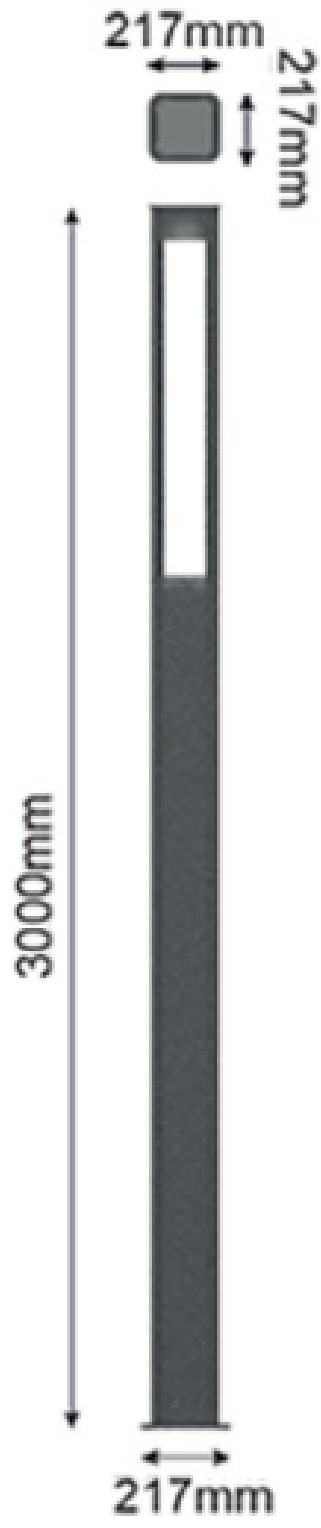

BRODICK

30 - 60 Watt
Compatible

Symmetrical

Product	Code	Power	lumen Output	Color Temp.
BRODICK	PL 10273	30W	2700/ 2796 lm	3000K/4000K
BRODICK	PL 10273	40W	3600 / 3728 lm	3000K/4000K
BRODICK	PL 10273	60W	5400 / 5592 lm	3000K/4000K

·CR> 70: Power Factor >95. Drive current 350 ma-10SOmo
·For customi ng please contoci willh pollght support ieom