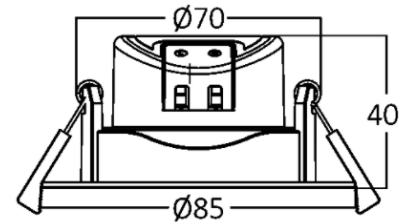

General Specifications

Product Code	Body Color	Mounting Type	IP	Lamp Shape	Weight	Dimensions
EL04 -7W-IP20	White/Black/Silver	Recessed	IP20	Directional	73.7 gr	40*85*70 mm

Electrical Specifications

LIFETIME (at 2.7 hrs/day)	20.000 h
VOLTAGE	220-240 V
FREQUENCY	50-60 Hz
POWER FACTORY	>0.5
STARTING TIME	>0.5 s
LUMEN MAINTENANCE FACTOR	0.7
NUMBER OF SWITCH CYCLES	>15.000
MATERIAL	Plastic

Lamp Specifications

WATTAGE	7 W
COLOR TEMPERATURE	3 IN 1
COLOR CATEGORY	3 Colors
LUMINOUS FLUX	660 lm
COLOR RENDING INDEX(CRI)	>70
ENERGY EFFICIENCY LEVEL	LED
BEAM ANGLE	38 Degree(s)

Technical Drawing

www.elluminaire.com