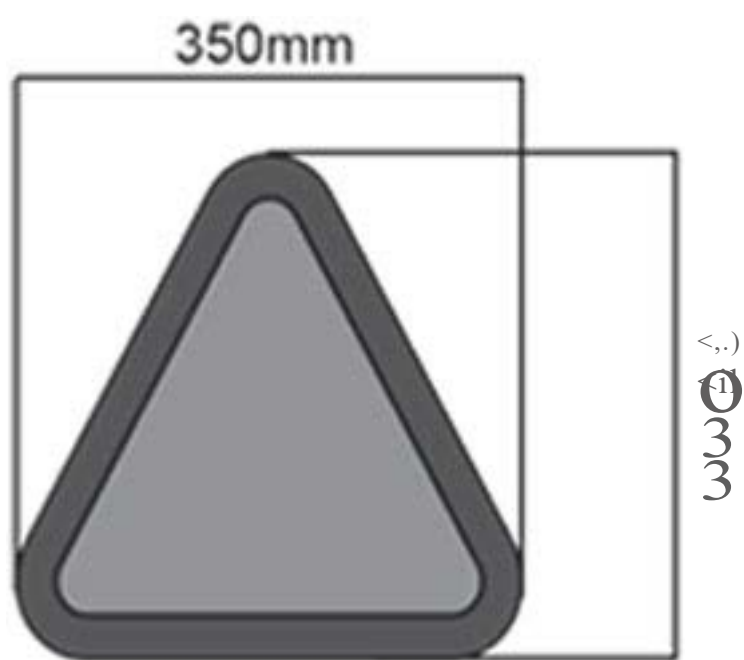

# CARPURNIA

Product	Power	Lumen Output	ColorTemp.
CARPURNIA	30W	3129 / 3225 lm	3000K/4000K
CARPURNIA	40W	4172 / 4300 lm	3000K/4000K
CARPURNIA	EUW	5215 / 5375 lm	3000K/4000K

\*CR>70: Power Factor >95. Drive current 350 ma-1050ma  
 -for customising please contact with polight support team